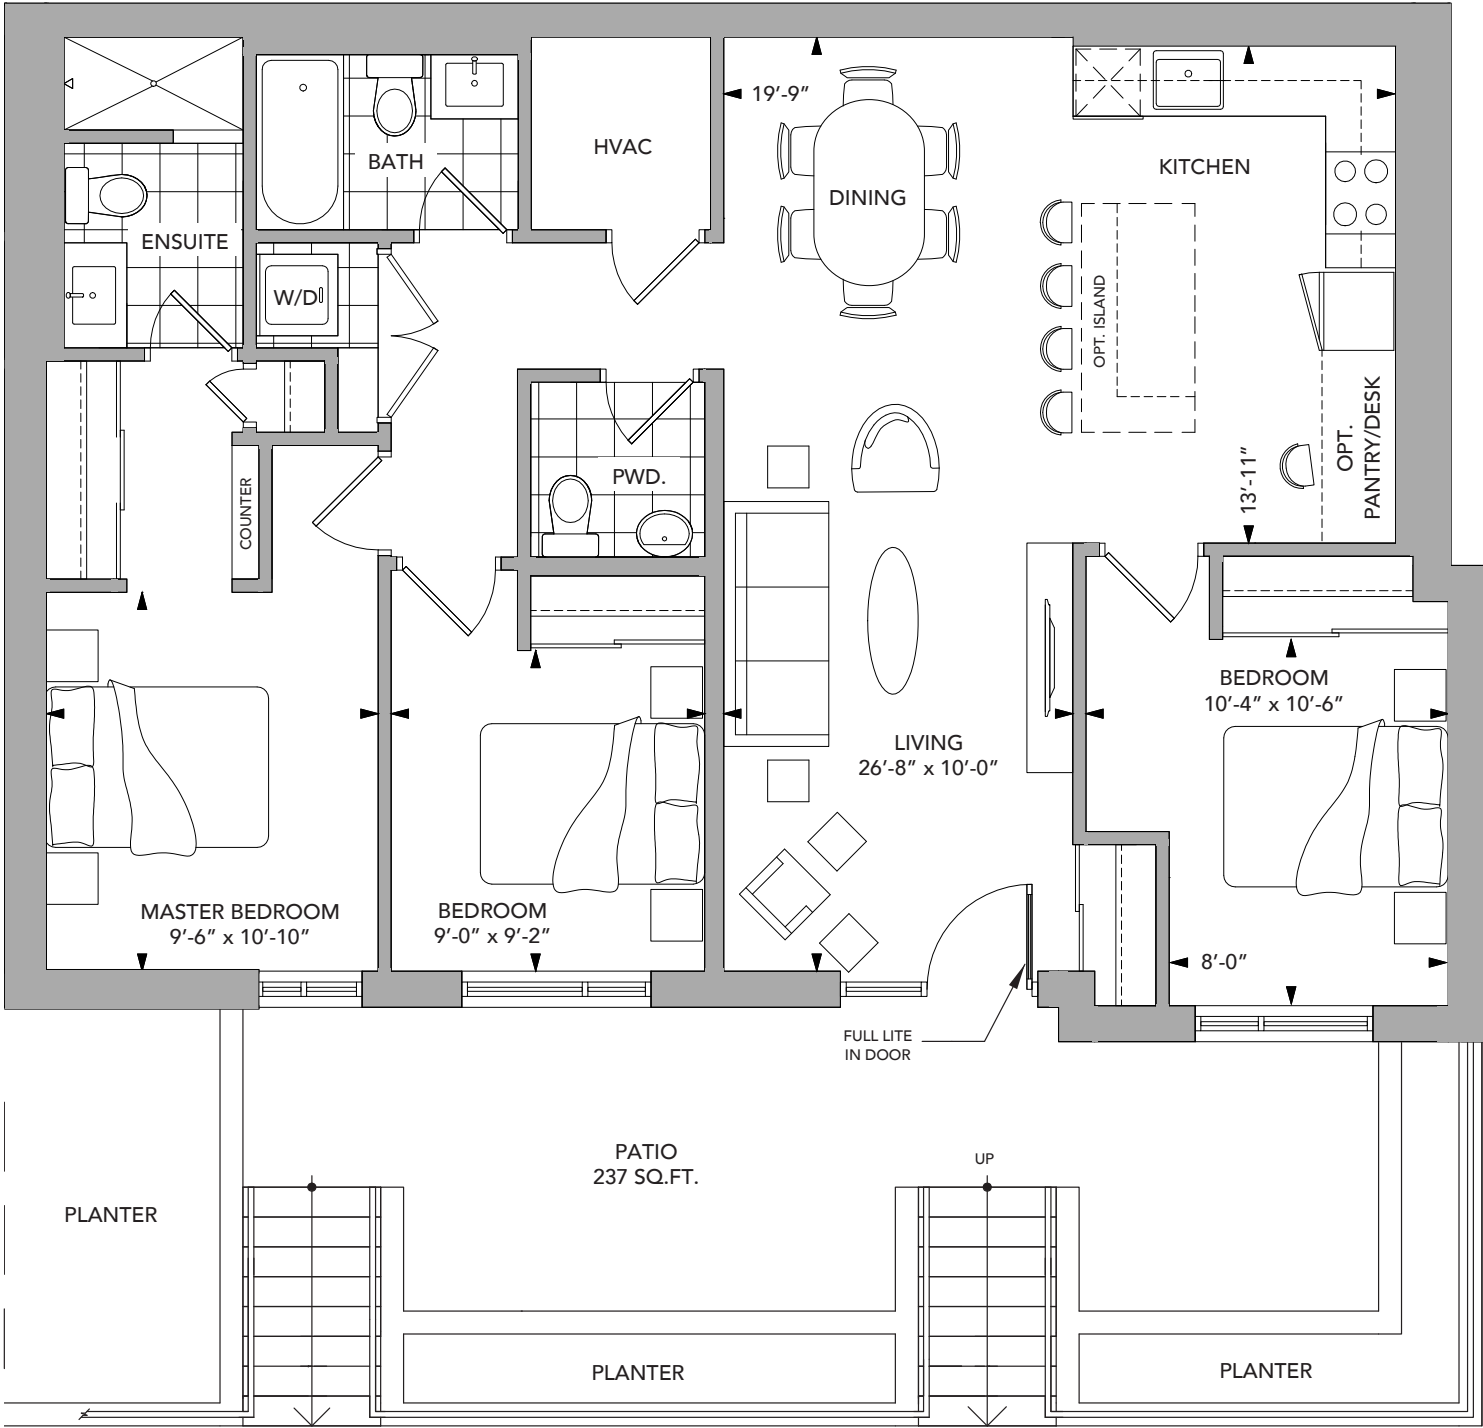

HERE'S WHAT YOU'LL LOVE!

- Large 3 bedroom layout with 2 full baths and powder room
- Gourmet kitchen with optional chef's island
- Wide patio with landscaped privacy planters
- Hotel-inspired master suite with large walk-through closet and counter area
- 9' ceilings and big windows for bright and airy interior

LEVEL 1

All dimensions and specifications are approximate and subject to change without notice. E.&O.E. Actual usable floor space may vary from the stated floor area. Furniture and accessories are for marketing/display purposes only and are not included. All optional items are to be selected & purchased at decor selection stage.

# Courtyard II 3 Bedroom

INDOOR 1173 SQ.FT. / OUTDOOR 237 SQ.FT.