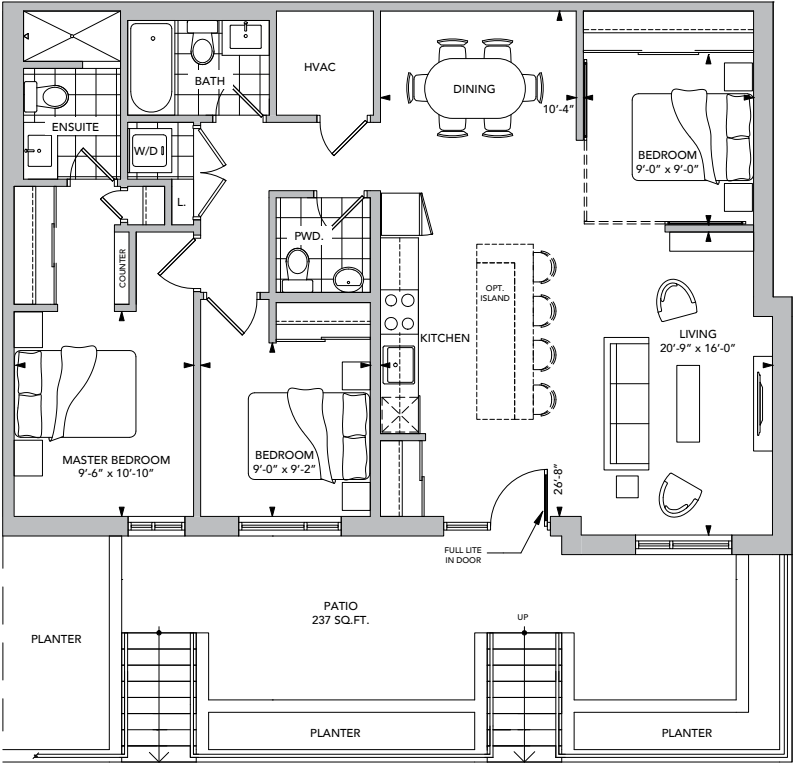

HERE'S WHAT YOU'LL LOVE!

- Large 3 bedroom layout with 2 full baths and powder room
- Gourmet kitchen with optional chef's island
- Wide patio with landscaped privacy planters
- Hotel-inspired master suite with large walk-through closet and counter area
- 9' ceilings and big windows for bright and airy interior

Courtyard 3 Bedroom
INDOOR 1173 SQ.FT. / OUTDOOR 237 SQ.FT.