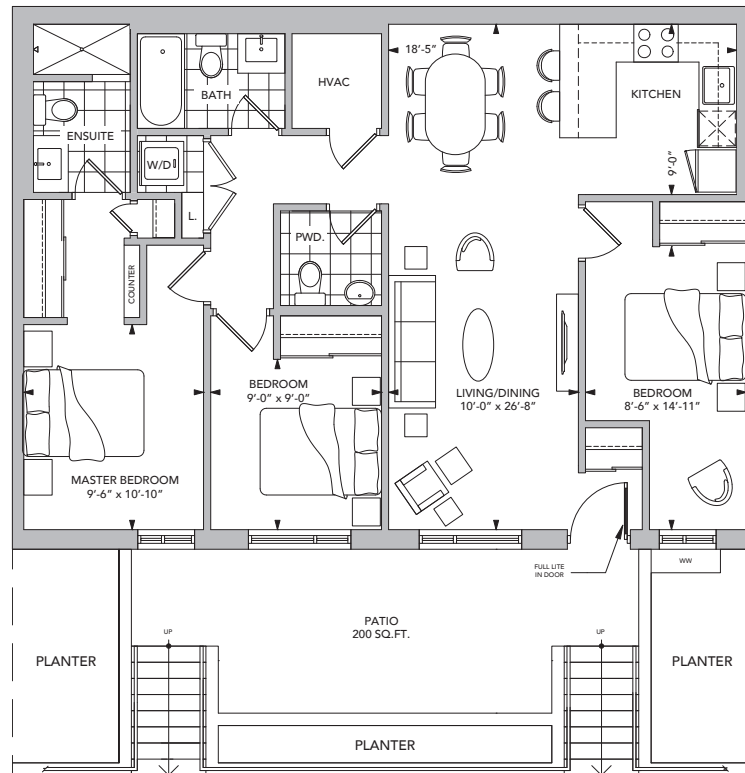

Veranda 3 Bedroom

INDOOR 1111 SQ.FT. / OUTDOOR 200 SQ.FT.

HERE'S WHAT YOU'LL LOVE!

- Family-friendly 3 bedroom plan
- Wide patio with privacy landscaped planters
- Hotel-inspired master suite with large walk-through closet and counter area
- 2 full baths and powder room
- 9' ceilings and large windows