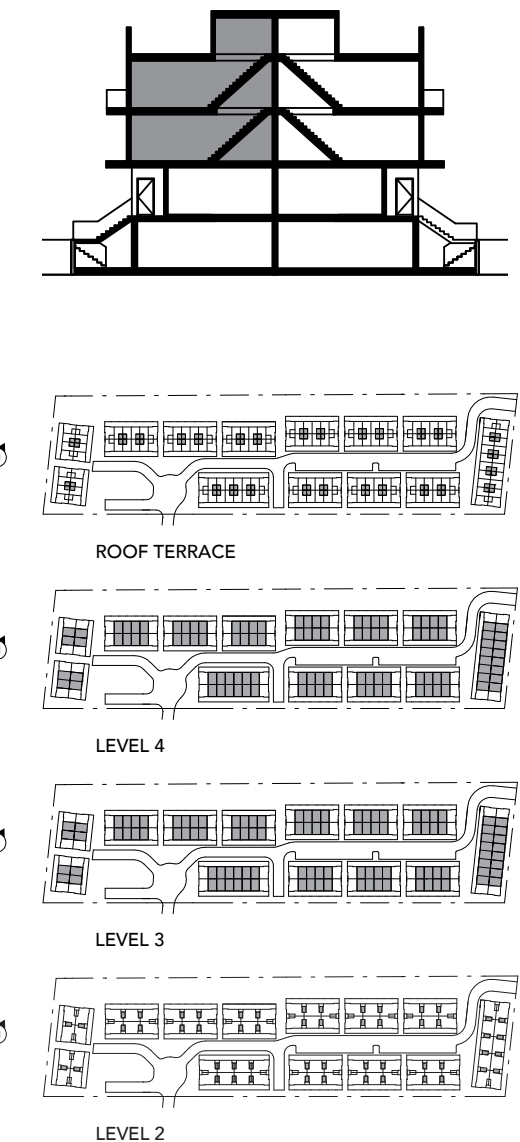

HERE'S WHAT YOU'LL LOVE!

- Day or night - relax on a private rooftop terrace with sweeping views
- Spacious 2 storey Town with plenty of room to entertain and unwind
- Modern, open concept living spaces with 9' ceilings and large bright windows
- Family-friendly lifestyle layouts, 2 bedroom and 2 full baths and powder room OR optional 3 bedroom and 3 full baths
- Master retreat with spacious walk-in ensuite and balcony

**Oasis 2 Bedroom**  
 INDOOR 1298 SQ.FT. / OUTDOOR 479 SQ.FT.

All dimensions and specifications are approximate and subject to change without notice. E.&O.E. Actual usable floor space may vary from the stated floor area. Furniture and accessories are for marketing/display purposes only and are not included. All optional items are to be selected & purchased at decor selection stage.