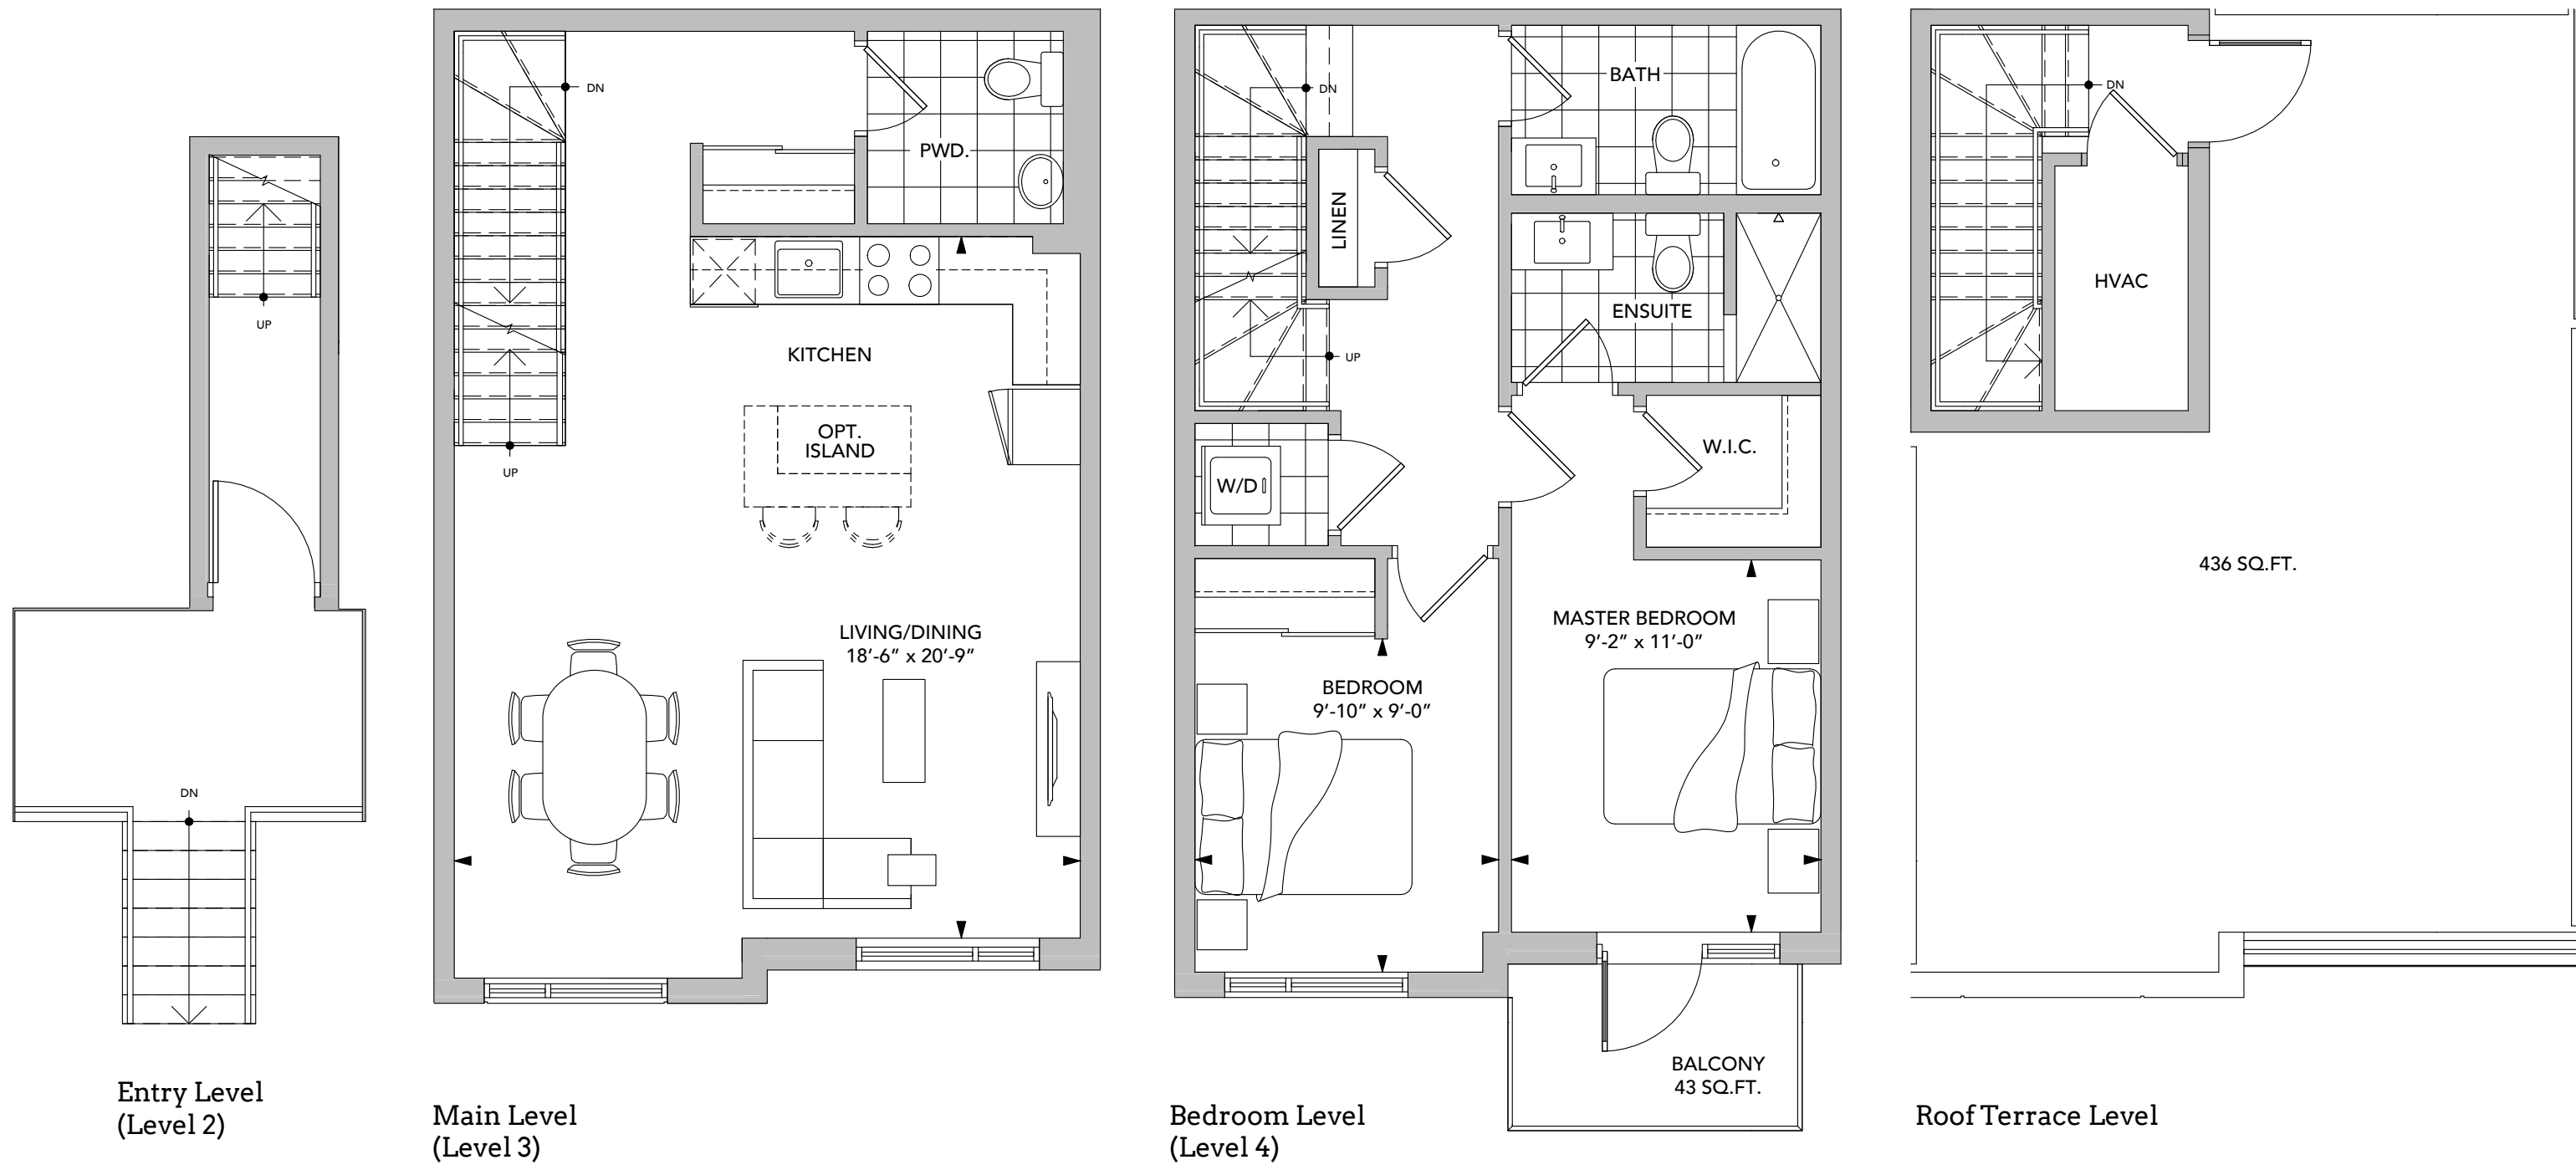

HERE'S WHAT YOU'LL LOVE!

- Day or night - relax on a private rooftop terrace with sweeping views
- Spacious 2 storey Town with plenty of room to entertain and unwind
- Modern, open concept living spaces with 9' ceilings and large bright windows
- Family-friendly lifestyle layouts, 2 bedroom and 2 full baths and powder room OR optional 3 bedroom and 3 full baths
- Master retreat with spacious walk-in ensuite and balcony

**Oasis 2 Bedroom**  
 INDOOR 1298 SQ.FT. / OUTDOOR 479 SQ.FT.

All dimensions and specifications are approximate and subject to change without notice. E.&O.E. Actual usable floor space may vary from the stated floor area. Furniture and accessories are for marketing/display purposes only and are not included. All optional items are to be selected & purchased at decor selection stage.