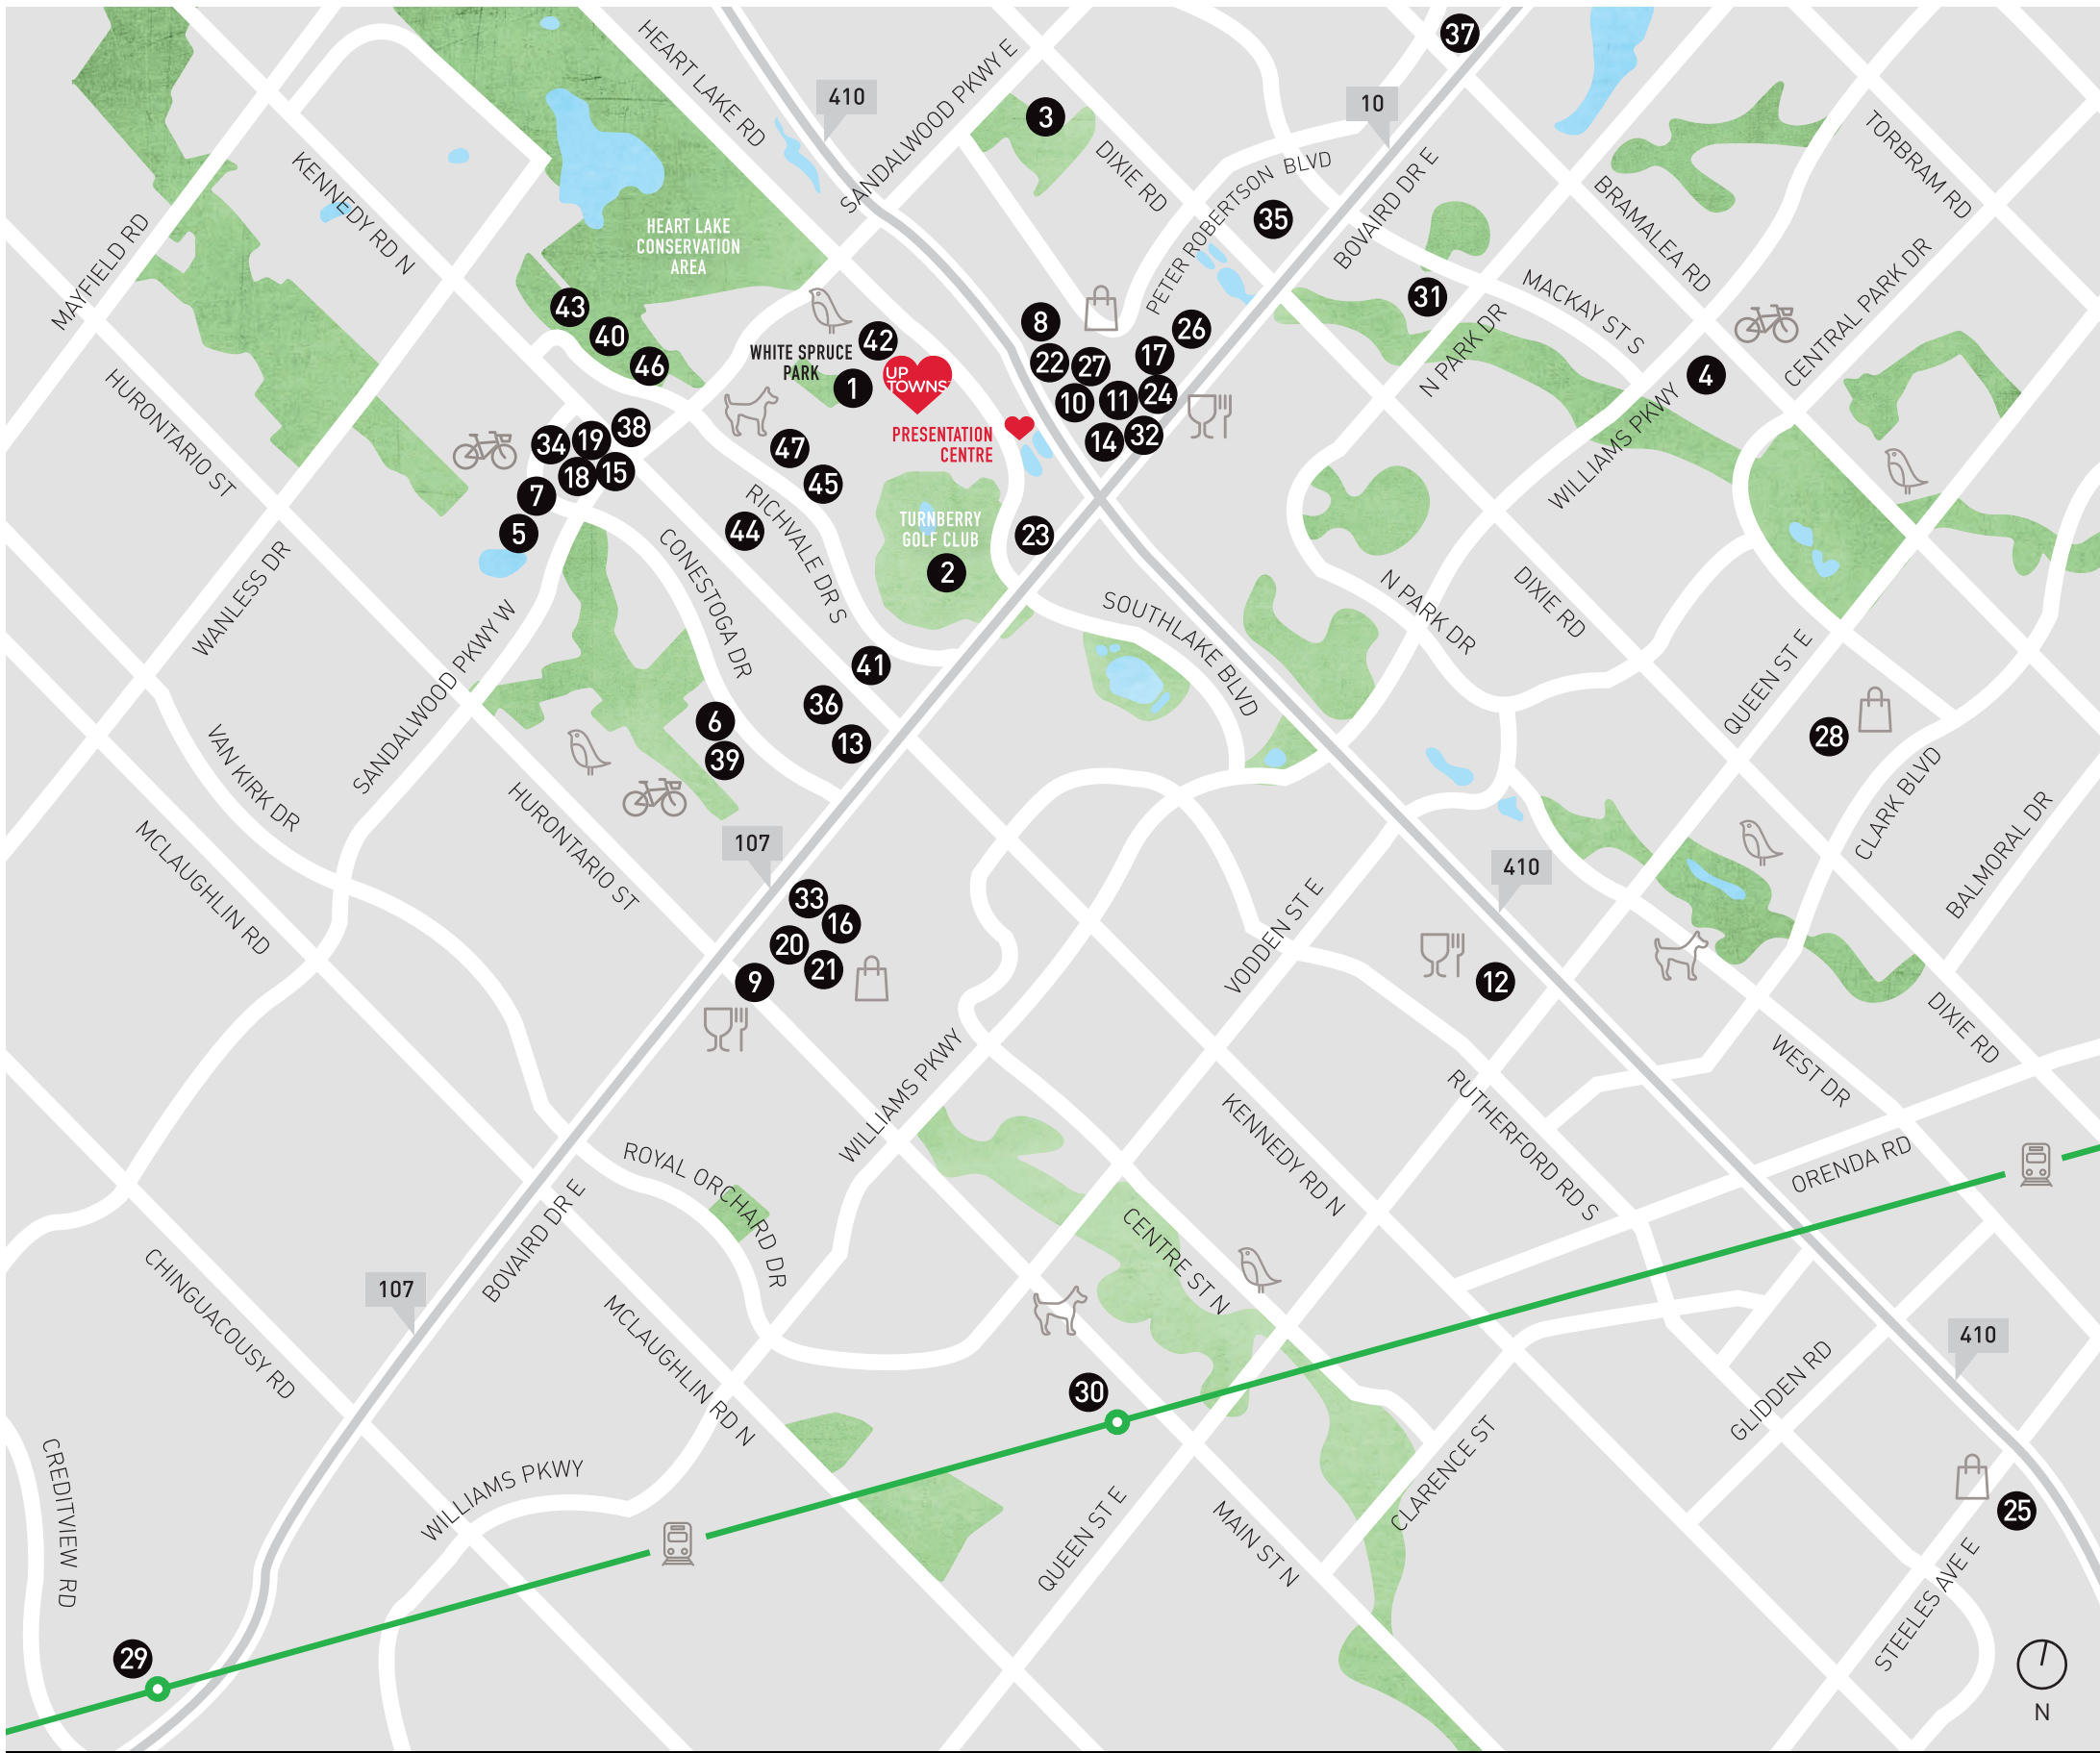

♥ UPtowns Amenities Map

PARKS + RECREATION

1. White Spruce Park
2. Turnberry Golf Club
3. Brampton Soccer Centre
4. Terry Miller Recreation Centre
5. Loafer's Lake Recreation Centre
6. Jim Archdekin Recreation Centre
7. Brampton Library - Cyril Clark Branch
8. SilverCity Brampton

RESTAURANTS + GROCERY

9. The Keg Steakhouse + Bar
10. Montana's BBQ & Bar
11. Casey's
12. Red Lobster
13. Swiss Chalet Rotisserie & Grill
14. Starbucks
15. McDonald's
16. Fortinos
17. Metro
18. LCBO
19. Beer Store

SHOPS + SERVICES

20. Walmart Brampton Supercentre
21. Chapters
22. The Home Depot
23. Lowe's Home Improvement
24. Canadian Tire
25. Costco Wholesale
26. Shoppers Drug Mart
27. Trinity Common
28. Bramalea City Centre
29. Mount Pleasant GO
30. Brampton Go Train Station
31. CIBC Branch
32. TD Canada Trust
33. Scotiabank
34. RBC Royal Bank
35. Brampton Fire Station 208k
36. Conestoga Medical Centre
37. William Oslter Health System
38. Dr. Langer and Associates - Medical and Cosmetic Laser

Map not to scale. This map should not be used for navigation or legal purposes. It is intended for general reference use only. E. & O.E.