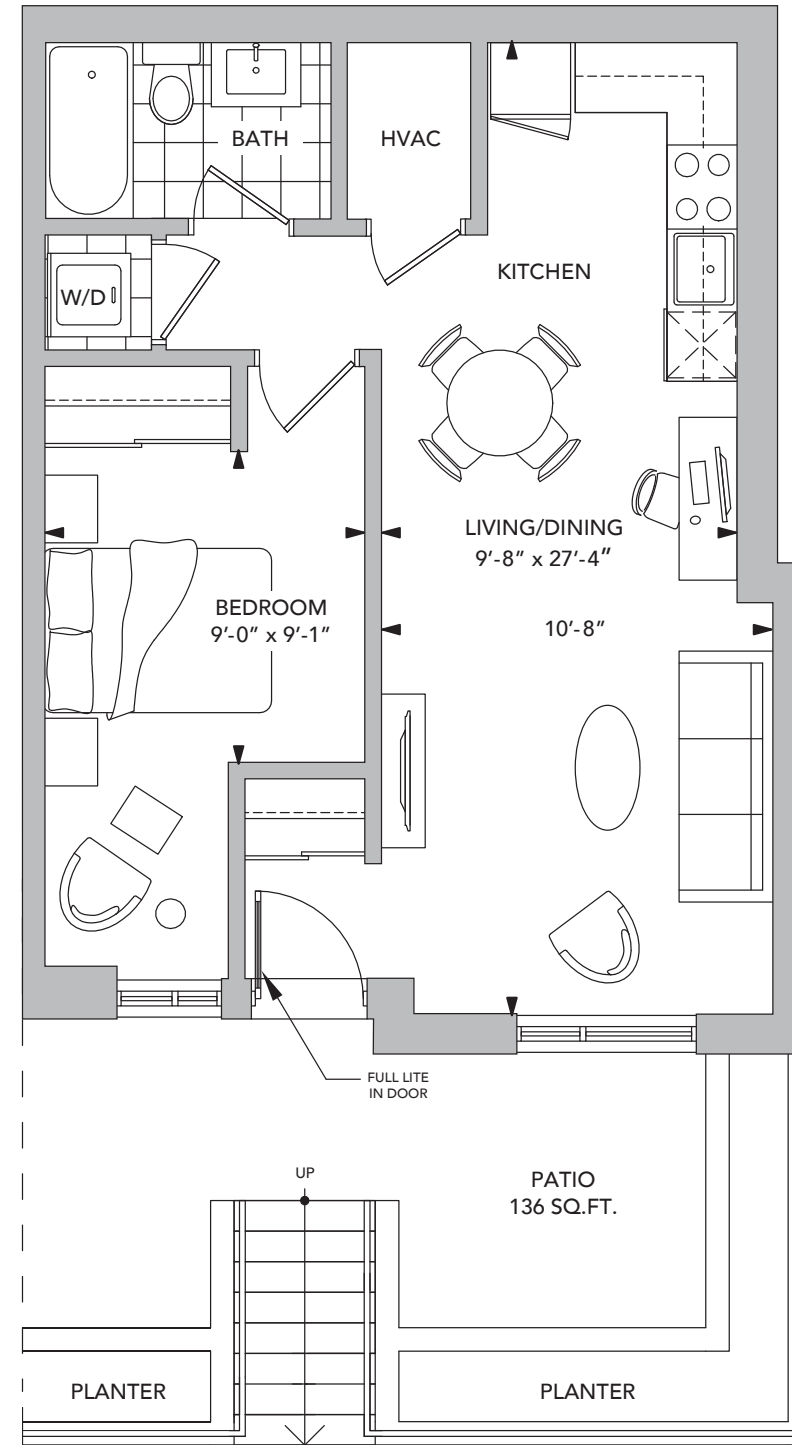

Patio 1 Bedroom

INDOOR 555 SQ.FT. / OUTDOOR 100 SQ.FT.

PATIO

Patio End 1 Bedroom

INDOOR 617 SQ.FT. / OUTDOOR 136 SQ.FT.

PATIO END

HERE'S WHAT YOU'LL LOVE!

- Patio End unit includes an extra 62 sq.ft.
- Media area for added work space
- 9' ceiling
- Bedroom includes sitting or media area
- Ground level private patio
- Full glazed front door

LEVEL 1 - PATIO

LEVEL 1 - PATIO END

All dimensions and specifications are approximate and subject to change without notice. E.&O.E.
Actual usable floor space may vary from the stated floor area.
Furniture and accessories are for marketing/display purposes only and are not included.
All optional items are to be selected & purchased at decor selection stage.