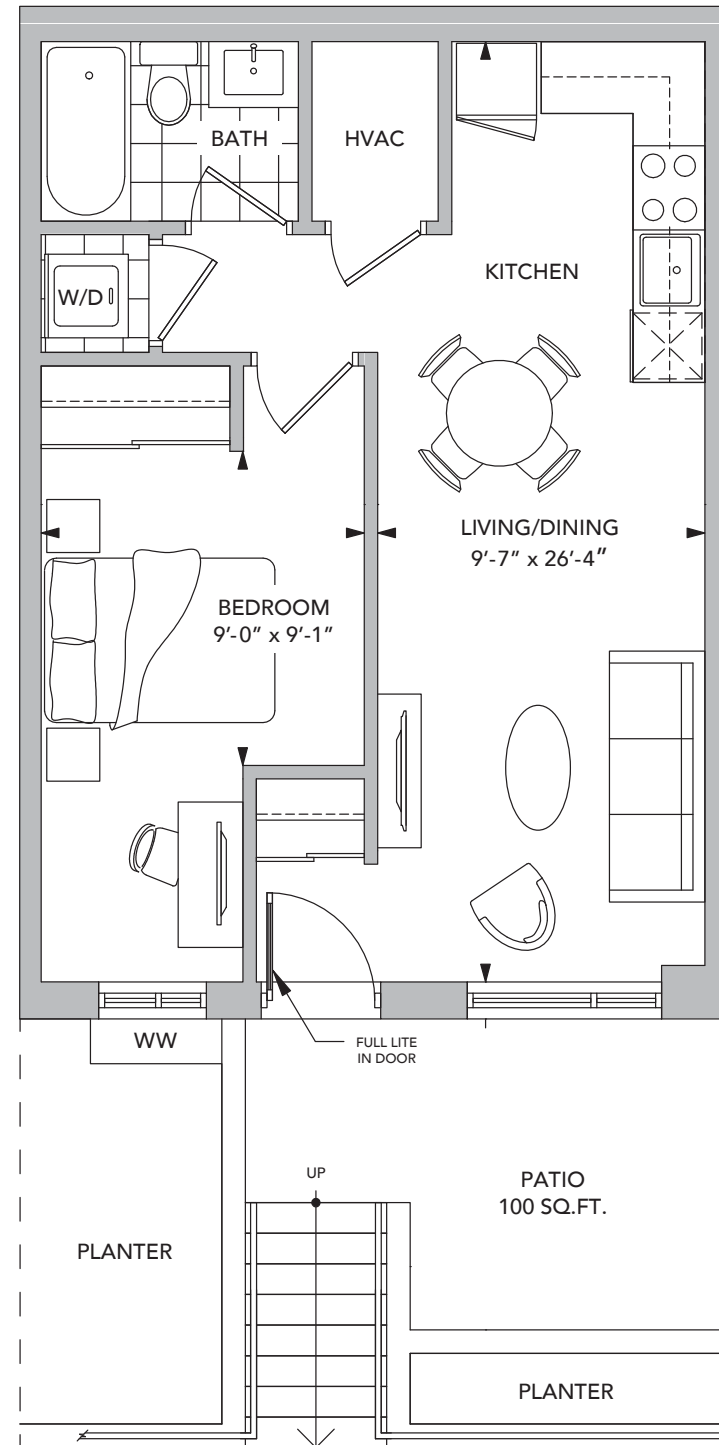

Patio 1 Bedroom

INDOOR 555 SQ.FT. / OUTDOOR 100 SQ.FT.

PATIO

Patio End 1 Bedroom

INDOOR 617 SQ.FT. / OUTDOOR 136 SQ.FT.

PATIO END

HERE'S WHAT YOU'LL LOVE!

- Patio End unit includes an extra 62 sq.ft.
- Media area for added work space
- 9' ceiling
- Bedroom includes sitting or media area
- Ground level private patio
- Full glazed front door

LEVEL 1 - PATIO

LEVEL 1 - PATIO END

All dimensions and specifications are approximate and subject to change without notice. E.&O.E.
Actual usable floor space may vary from the stated floor area.
Furniture and accessories are for marketing/display purposes only and are not included.
All optional items are to be selected & purchased at decor selection stage.